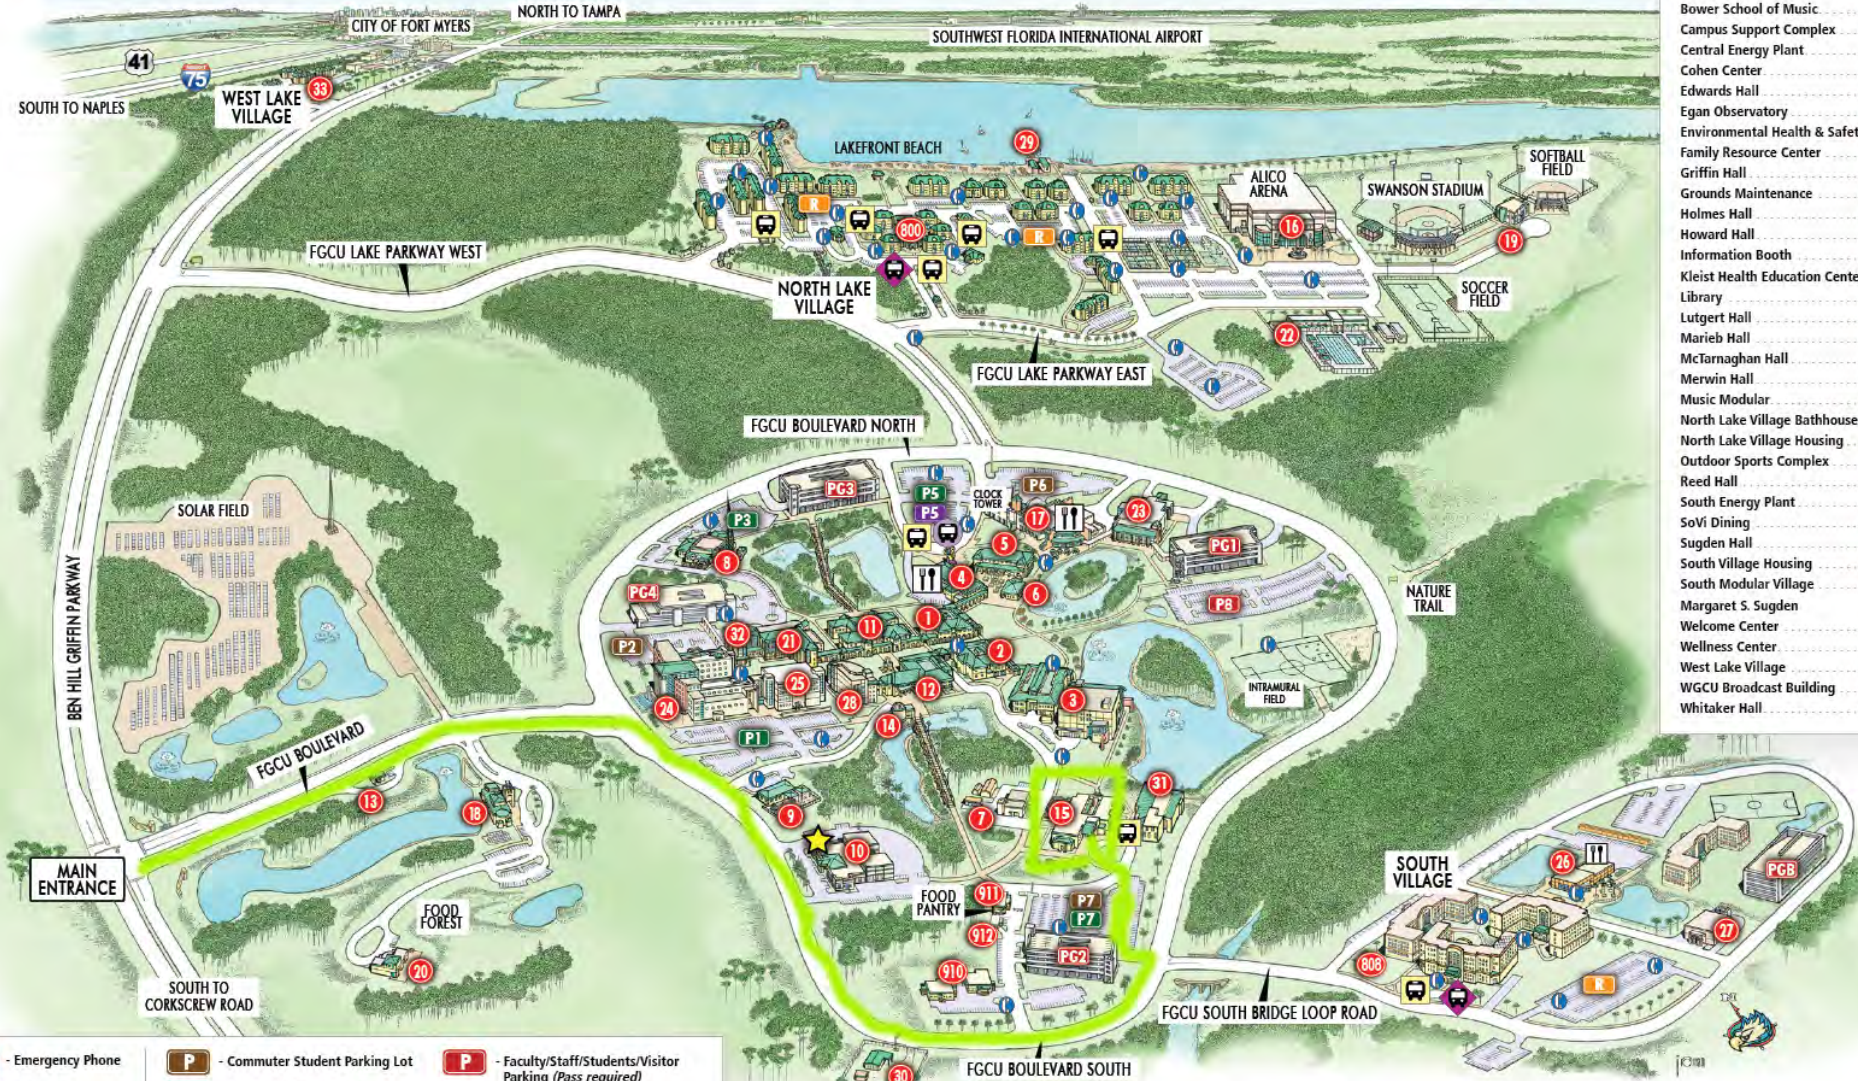

Florida Gulf Coast University Campus

Academic Building 7	28
Alico Arena	16
Aquatics Center	22
Arts Complex	15
Bower School of Music	31
Campus Support Complex	10
Central Energy Plant	7
Cohen Center	17
Edwards Hall	21
Egan Observatory	14
Environmental Health & Safety	912
Family Resource Center	9
Griffin Hall	1
Grounds Maintenance	30
Holmes Hall	25
Howard Hall	4
Information Booth	13
Kleist Health Education Center	20
Library	3
Lutgert Hall	24
Marieb Hall	32
McTarnaghan Hall	5
Merwin Hall	11
Music Modular	911
North Lake Village Bathhouse	29
North Lake Village Housing	800
Outdoor Sports Complex	19
Reed Hall	2
South Energy Plant	27
SoVi Dining	26
Sugden Hall	23
South Village Housing	808
South Modular Village	910
Margaret S. Sugden	
Welcome Center	18
Wellness Center	6
West Lake Village	33
WGCU Broadcast Building	8
Whitaker Hall	12

- Emergency Phone	- Commuter Student Parking Lot	- Faculty/Staff/Students/Visitor Parking (Pass required)
- Public Dining	- Faculty/Staff Parking Lot	
- University Police	- Visitor Parking	- Resident Student Parking Lot

- Eagle Express Shuttle Stop	- Gulf Coast Town Center Shuttle Stop	- LeeTran Municipal Bus Stop
------------------------------	---------------------------------------	------------------------------